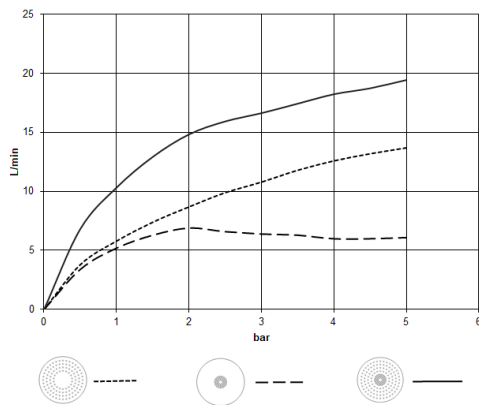

**Rain shower for surface-mounted ceiling installation 300 mm - Brushed
Platinum**

TARA

28 031 970

Fits: TARA, LISSÉ, VAIA, META

- rain shower Ø 300 mm
- PURE RAIN, max. flow rate 12 l/min (at 3 bar)
- PURIFY RAIN, max. flow rate 6 l/min (at 3 bar)
- Distance to ceiling from bottom edge of shower 40 mm
- with anti-scale system
- For simultaneous control of the jet types, we recommend the xTool thermostat module

Required miscellaneous

**Concealed ceiling installation box 35 041 970 90
with ceiling fixing -**

- min. recess depth 90 mm
- max. recess depth 115 mm
- 2x female thread 1/2" outlet
- concealed rough parts

28 031 970
mm [inches]

Flow rate chart

Certificates

LGA_38400.

28 031 970

Spare parts list

No.	Item Number	Name	Quantity used	Delivery time
1	90 17 20 263 00 90	fixing set	1	2
2	90 24 03 309 01 90	connection	1	2
3	90 24 03 309 00 90	connection	1	2