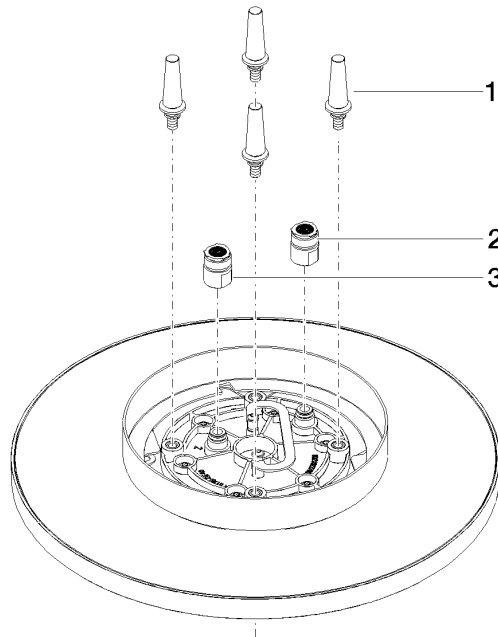

**Rain shower for surface-mounted ceiling installation 300 mm - Brushed
Platinum**

TARA

28 031 970

Fits: TARA, LISSÉ, VAIA, META

- rain shower Ø 300 mm
- PURE RAIN, max. flow rate 12 l/min (at 3 bar)
- PURIFY RAIN, max. flow rate 6 l/min (at 3 bar)
- Distance to ceiling from bottom edge of shower 40 mm
- with anti-scale system
- For simultaneous control of the jet types, we recommend the xTool thermostat module

Required miscellaneous

**Concealed ceiling installation box 35 041 970 90
with ceiling fixing -**

- min. recess depth 90 mm
- max. recess depth 115 mm
- 2x female thread 1/2" outlet
- concealed rough parts

28 031 970
mm [inches]

Flow rate chart

Certificates

LGA_38400.

28 031 970

Spare parts list

No.	Item Number	Name	Quantity used	Delivery time
1	90 17 20 263 00 90	fixing set	1	2
2	90 24 03 309 01 90	connection	1	2
3	90 24 03 309 00 90	connection	1	2