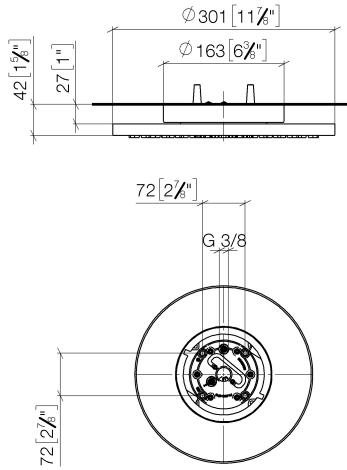

**Rain shower for surface-mounted ceiling installation 300 mm - Brushed
Platinum**

TARA

28 031 970

Fits: TARA, LISSÉ, VAIA, META

- rain shower Ø 300 mm
- PURE RAIN, max. flow rate 12 l/min (at 3 bar)
- PURIFY RAIN, max. flow rate 6 l/min (at 3 bar)
- Distance to ceiling from bottom edge of shower 40 mm
- with anti-scale system
- For simultaneous control of the jet types, we recommend the xTool thermostat module

Required miscellaneous

**Concealed ceiling installation box 35 041 970 90
with ceiling fixing -**

- min. recess depth 90 mm
- max. recess depth 115 mm
- 2x female thread 1/2" outlet
- concealed rough parts

28 031 970
mm [inches]

Flow rate chart

Certificates

LGA_38400.

28 031 970

Spare parts list

No.	Item Number	Name	Quantity used	Delivery time
1	90 17 20 263 00 90	fixing set	1	2
2	90 24 03 309 01 90	connection	1	2
3	90 24 03 309 00 90	connection	1	2